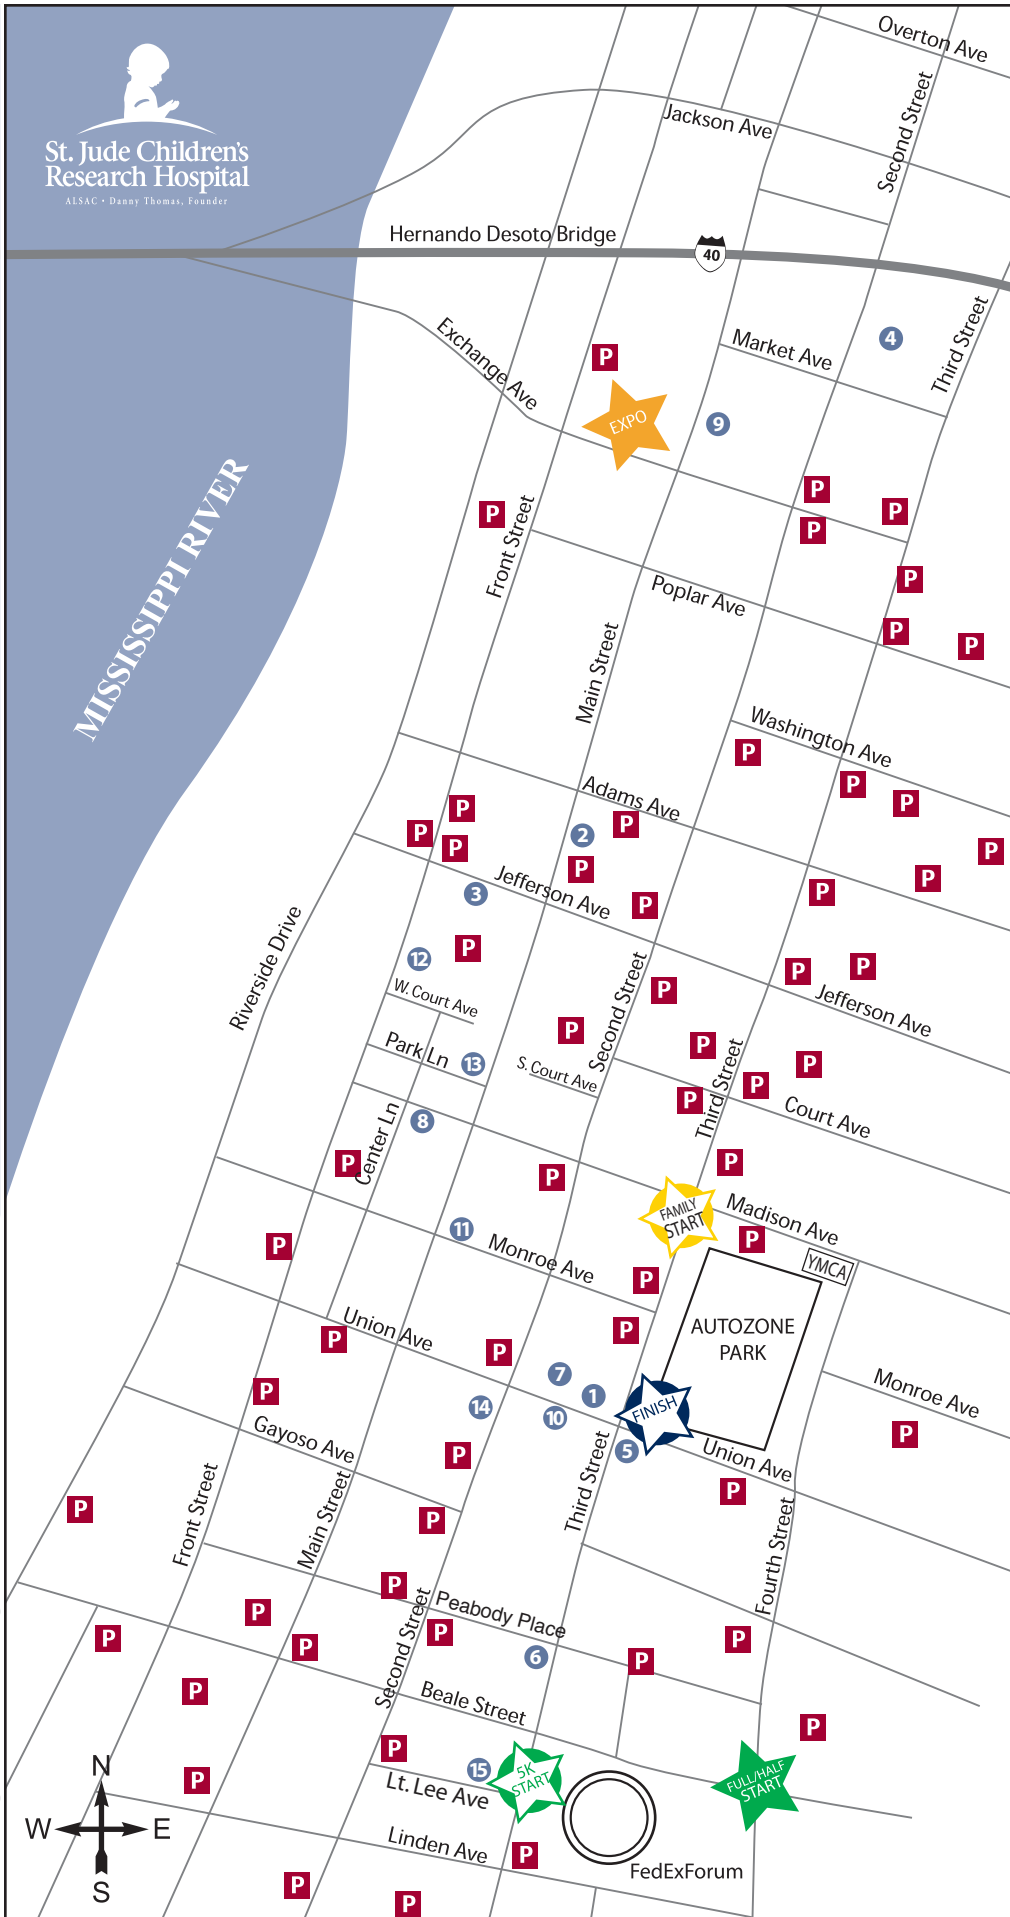

Downtown Memphis Parking and Hotel Map

- 1 TBA
- 2 **Comfort Inn**
100 North Front Street
901-526-0583 | 800-228-5150
- 3 **Courtyard by Marriott**
75 Jefferson Avenue
901-522-2200 | 800-228-9290
- 4 **Crowne Plaza Hotel**
300 North Second Street
901-525-1800 | 877-227-6963
- 5 **Doubletree Hotel**
185 Union Avenue
901-528-1800 | 800-222-TREE
- 6 **Hampton Inn**
175 Peabody Place
901-260-4000 | 800-HAMPTON
- 7 **Holiday Inn Select**
160 Union Avenue
901-525-5491 | 888-300-5491
- 8 **Madison Hotel**
79 Madison Avenue
901-333-1200 | 866-44-MEMPHIS
- 9 **Memphis Marriott Downtown**
250 North Main Street
901-527-7300 | 888-557-8740
- 10 **Peabody Hotel**
149 Union Avenue
901-529-4000 | 800-PEABODY
- 11 **Residence Inn by Marriott**
110 Monroe Avenue
901-578-3700 | 800-331-3131
- 12 **Sleep Inn Hotel**
40 North Front Street
901-522-9700 | 800-627-5337
- 13 **Springhill Suites**
21 North Main
901-522-2100 | 888-287-9400
- 14 **Talbot Heirs Guesthouse**
99 South Second Street
901-527-9772 | 800-955-3956
- 15 **Westin Memphis Beale Street**
170 Lt. George W. Lee Avenue
901-334-5900 | 800-937-8461
- ★ **EXPO, Runner Check In,
Late Registration at Memphis
Cook Convention Center**
255 North Main Street
- P** Parking
- ★ **Full and Half Marathon Start Line**
- ★ **Memphis Grizzlies House 5K Start Line**
- ★ **Family Race and Kids Marathon
Start Line**
- ★ **Finish Line at AutoZone Park**
200 Union Avenue

**St. Jude Memphis
Marathon Weekend**
Presented by *Juice PLUS*