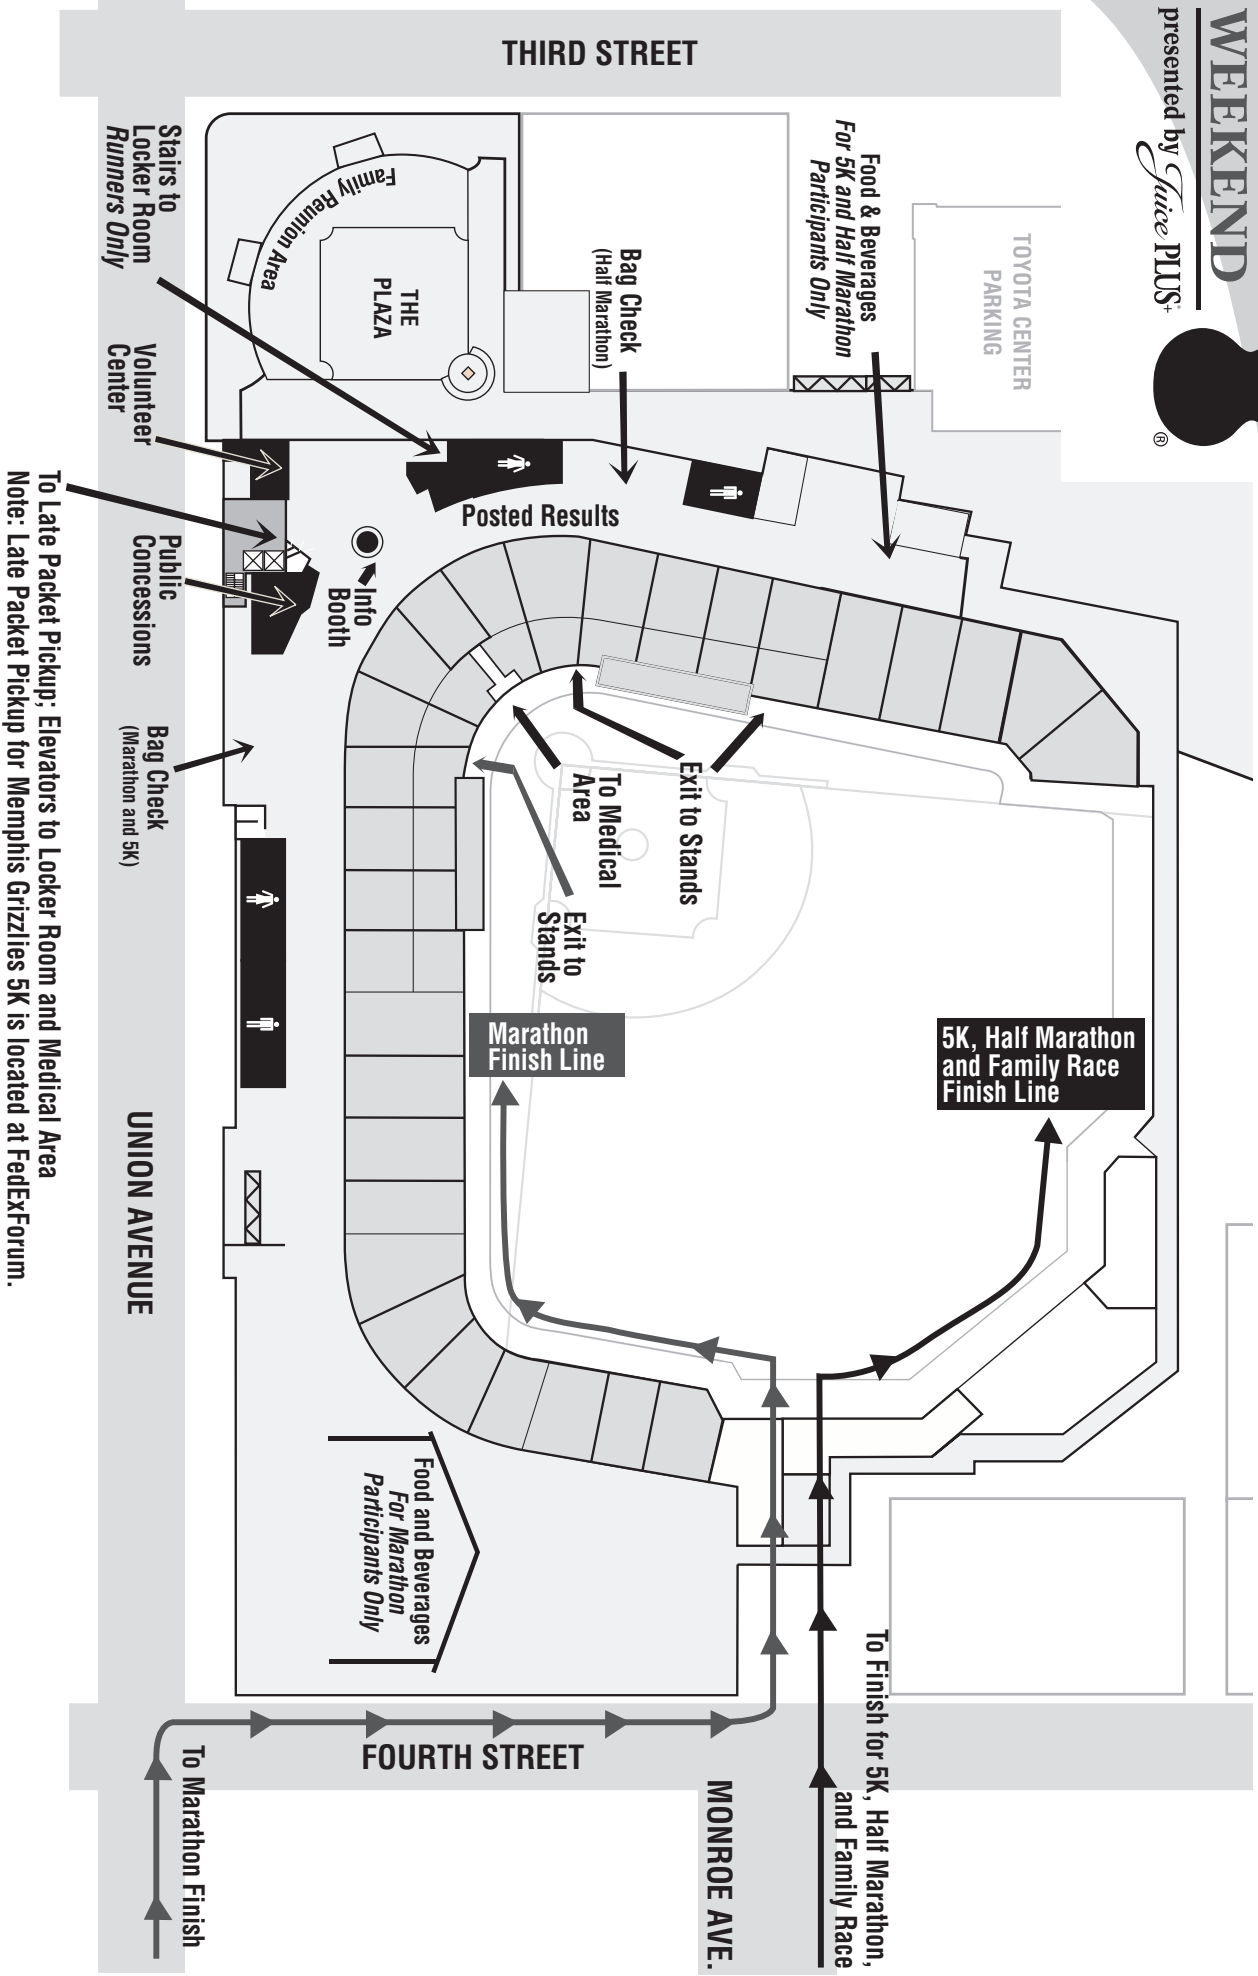

ST. JUDE MEMPHIS MARATHON WEEKEND

presented by Juice PLUS+

FINISH LINE ACTIVITIES AT AUTOZONE PARK

To Late Packet Pickup: Elevators to Locker Room and Medical Area
 Note: Late Packet Pickup for Memphis Grizzlies 5K is located at FedExForum.