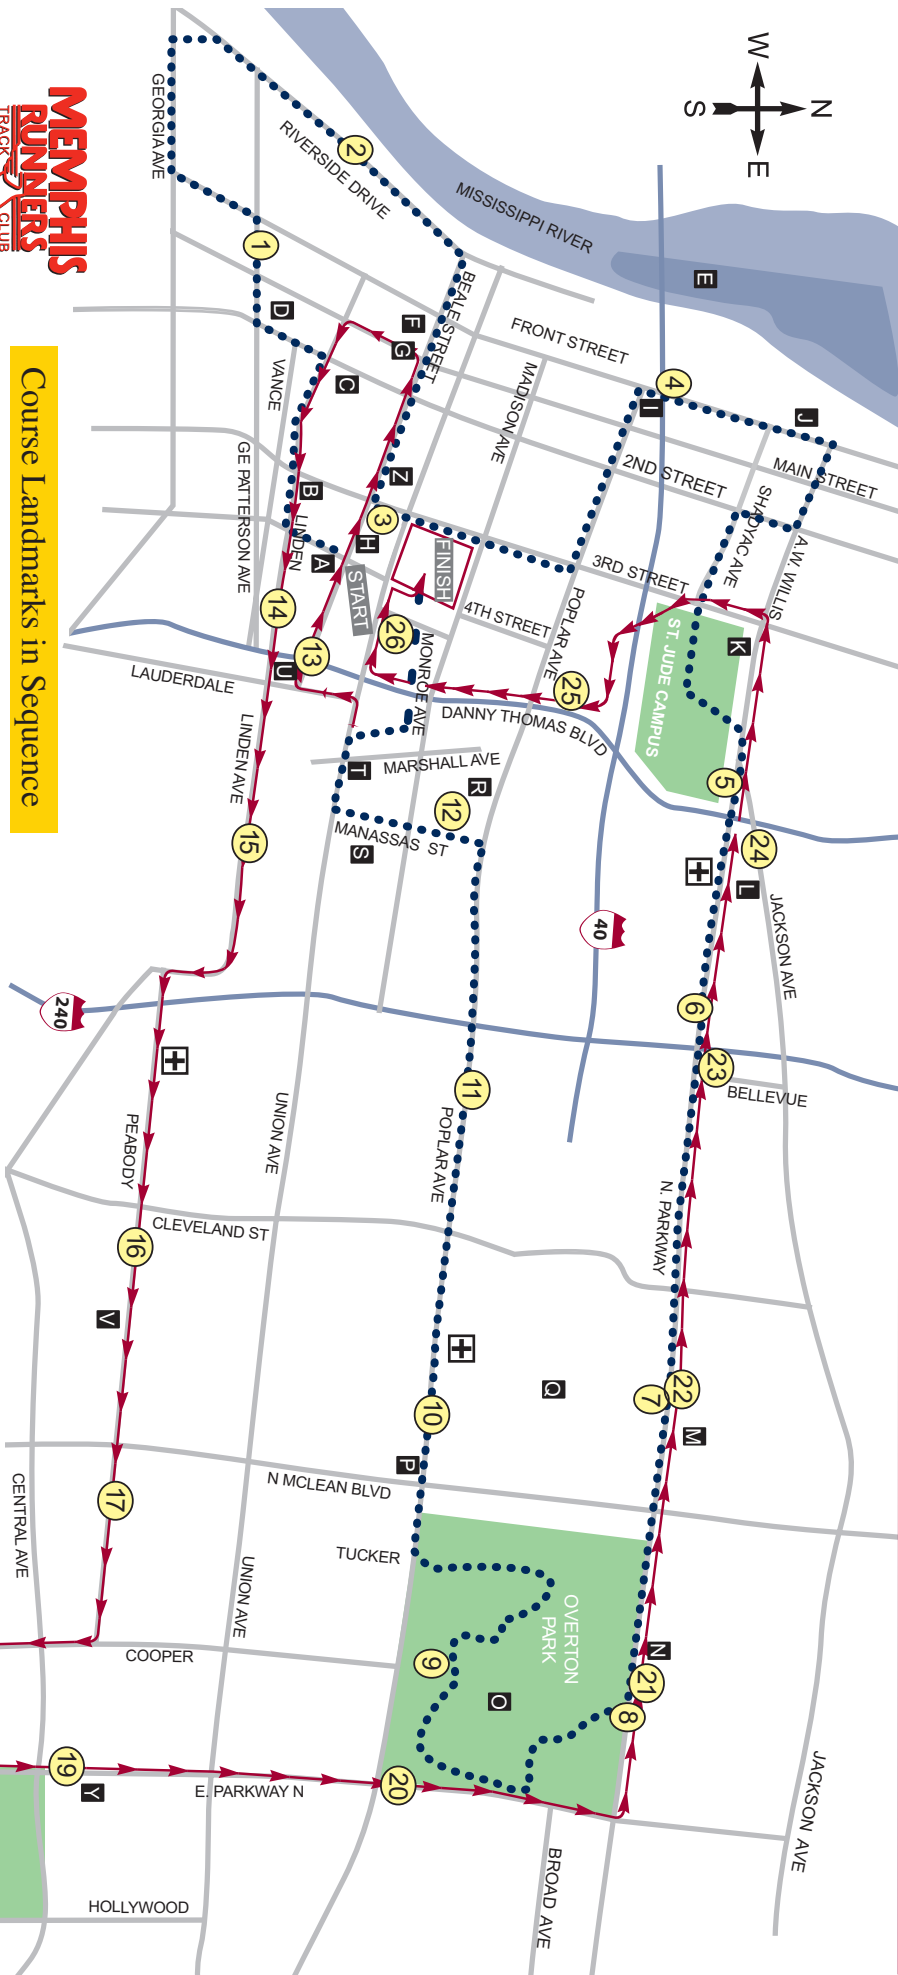

Course Map

St. Jude Memphis Marathon & Half Marathon

- Half marathon
- + Full marathon
- Half marathon only
- Water/aid stations are approximately every mile
- Landmarks 1 Mile Markers
- First Aid Stations

Course Landmarks in Sequence

START Fourth Street near Beale Street

- A. Robert Church Park
- B. FedEx Forum and Rock 'n Soul Museum
- C. Gibson Guitar Factory
- D. Lorraine Motel and National Civil Rights Museum
- E. Mud Island
- F. The Orpheum
- G. Elvis Statue at MLGW Plaza
- H. Beale Street and W.C. Handy Park
- I. Memphis Cook Convention Center and Cannon Center for the Performing Arts

- J. The Pyramid
- K. St. Jude Children's Research Hospital
- L. Humes High School
- M. Vollintine-Evergreen Community
- N. Rhodes College
- O. Overton Park, Zoo and Brooks Museum of Art
- P. Target House
- Q. Evergreen Historic District
- R. Victorian Village

- FINISH**
- S. University of Tennessee Medical Center
 - T. Sun Studio
 - U. Hunt-Pheasant Home
 - V. Central Gardens District
 - W. Cooper Young Community
 - X. The Fairgrounds
 - Y. Christian Brothers University
 - Z. Peabody Place