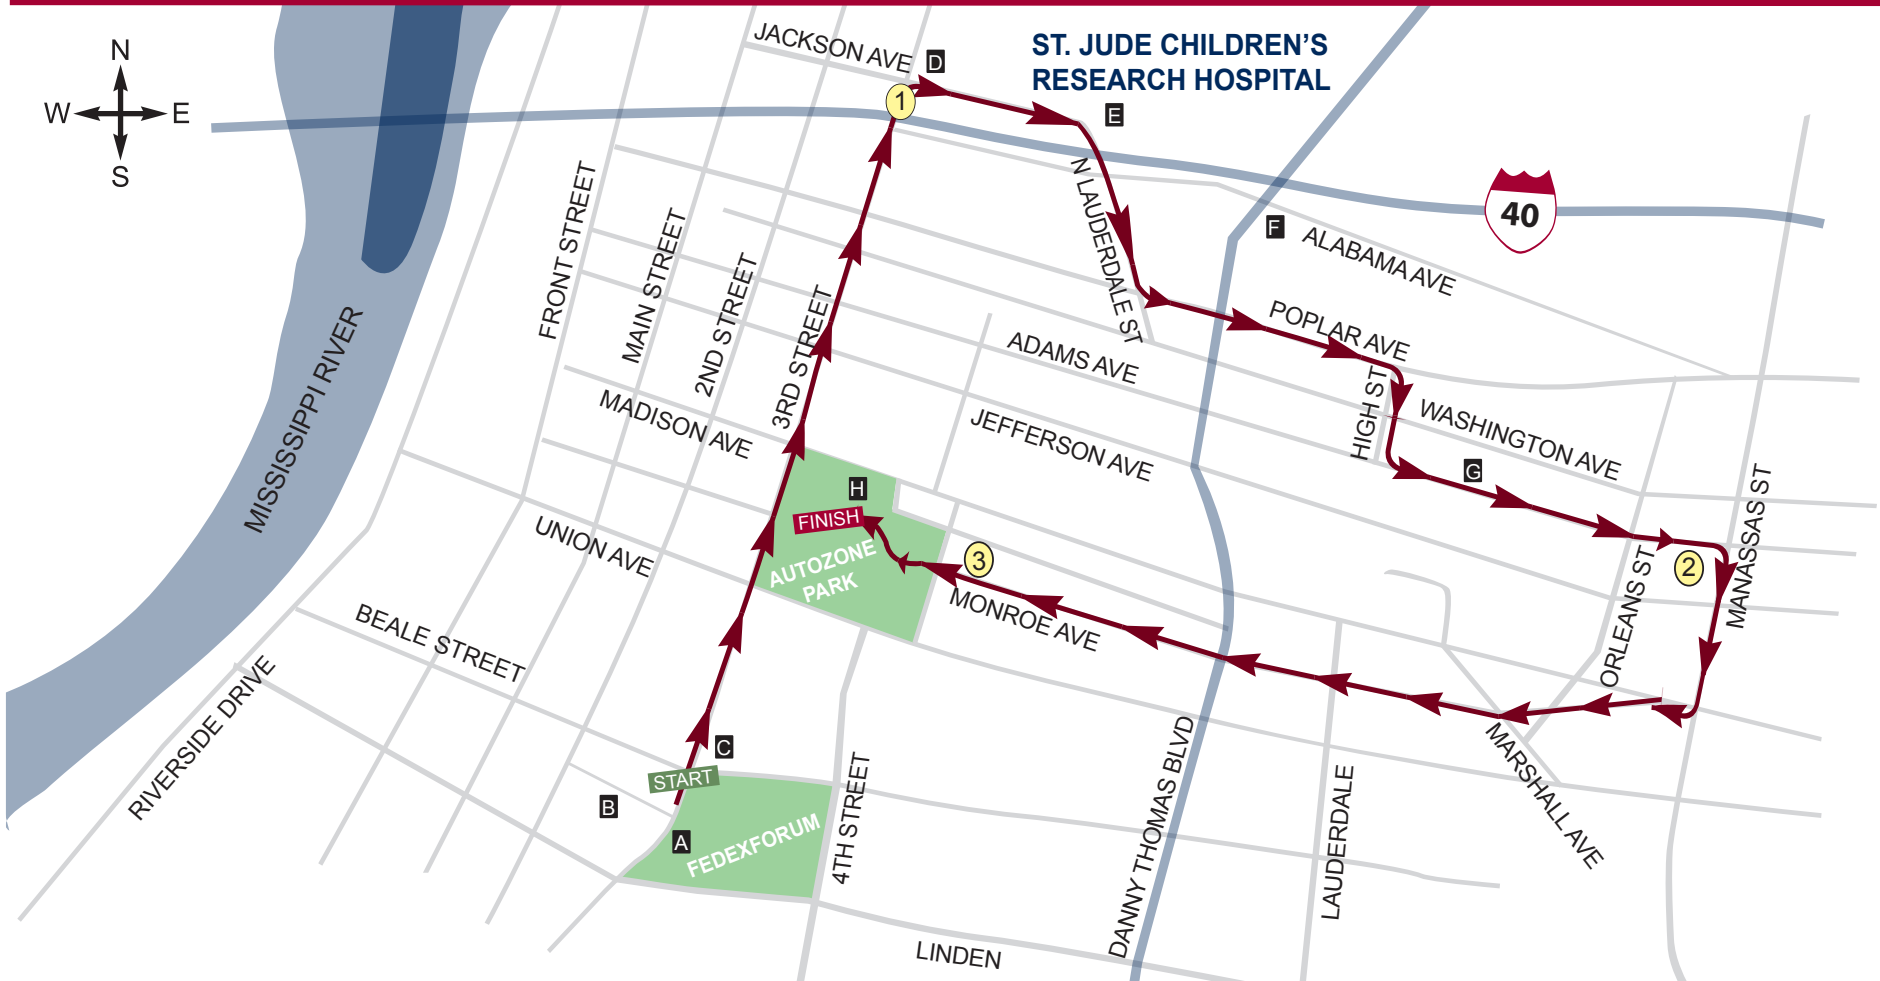

# Course Map

## Memphis Grizzlies House 5K

### Course Landmarks in Sequence

- A. FedExForum and Rock'n Soul Museum
- B. Gibson Guitar Factory
- C. Beale Street and W.C. Handy Park
- D. Memphis Grizzlies House

- E. St. Jude Children's Research Hospital
- F. Ronald McDonald House
- G. Victorian Village
- H. AutoZone Park

 5K course  
 Water/aid stations are located just past Mile Markers #1 and #2.  
 Landmarks      Mile Markers